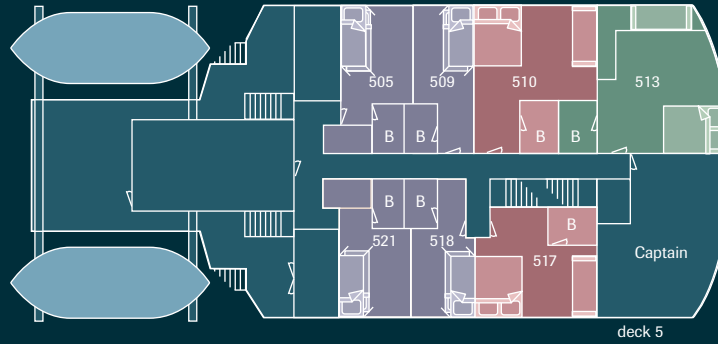

# Professor Molchanov & Professor Multanovskiy

B = Bathroom  
T = Toilet  
S = Shower

- suite
- superior
- twin with private facilities
- twin without facilities
- triple without facilities

- lower berth
- upper and lower berths
- double bed