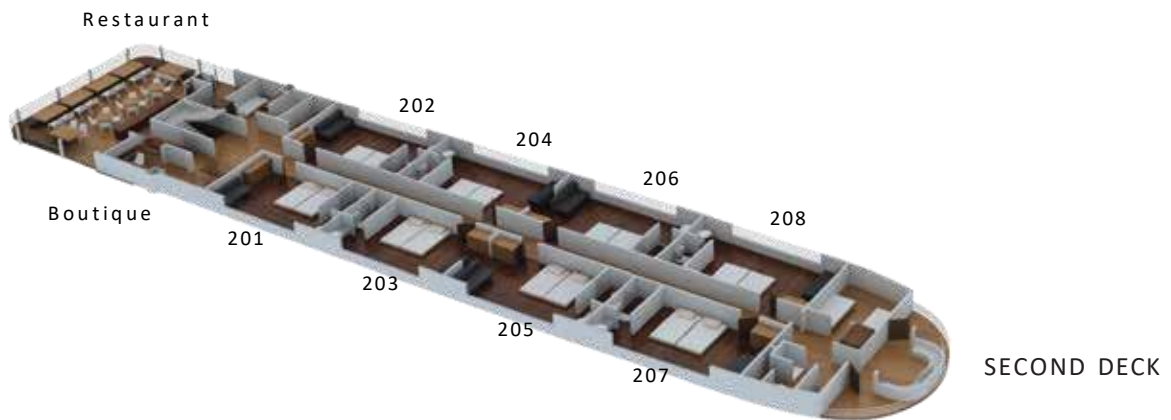

# DECK PLAN

**TYPE OF VESSEL**  
RIVER EXPEDITION VESSEL

**LOCATION**  
PERUVIAN AMAZON, IQUITOS

## INTERCONNECTING SUITES

103 & 105    104 & 106