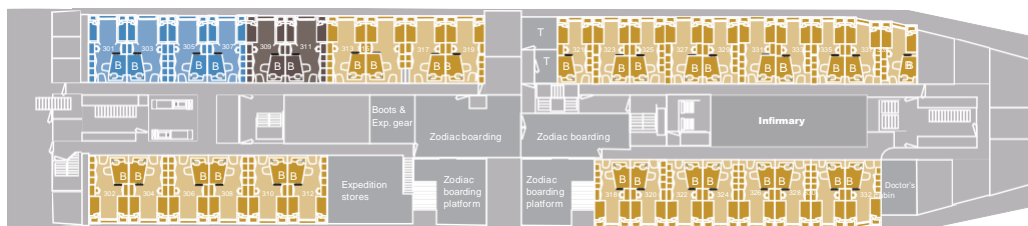

Luxury cabins

Standard cabins

Bar

Observation lounge

Deck 7

Deck 6

Deck 5

Deck 4

Deck 3

DECK PLAN

- Hondius Suite
- Grand Suite with private balcony
- Junior Suite
- Superior
- Twin deluxe
- Twin Window
- Twin Porthole
- Triple Porthole
- Quadruple Porthole

- Upper / lower berths
- Lower berths
- 2 separate lower berths
- Double bed
- T Toilet
- B Bathroom