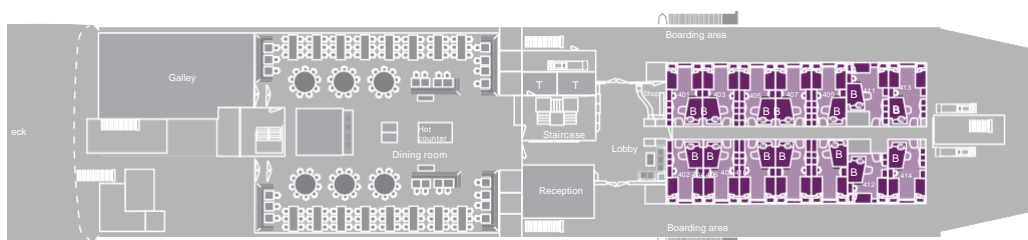

Luxury cabins

Standard cabins

Bar

Observation lounge

Deck 7

Deck 6

Deck 5

Deck 4

Deck 3

DECK PLAN

- Hondius Suite
- Grand Suite with private balcony
- Junior Suite
- Superior
- Twin deluxe
- Twin Window
- Twin Porthole
- Triple Porthole
- Quadruple Porthole

- Upper / lower berths
- Lower berths
- 2 separate lower berths
- Double bed
- T Toilet
- B Bathroom