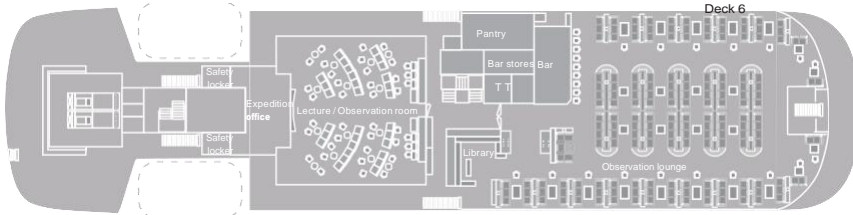

Luxury cabins

Standard cabins

Bar

Observation lounge

Deck 7

Deck 6

Deck 5

Deck 4

Deck 3

DECK PLAN

- Hondius Suite
- Grand Suite with private balcony
- Junior Suite
- Superior
- Twin deluxe
- Twin Window
- Twin Porthole
- Triple Porthole
- Quadruple Porthole

- Upper / lower berths
- Lower berths
- 2 separate lower berths
- Double bed
- T Toilet
- B Bathroom