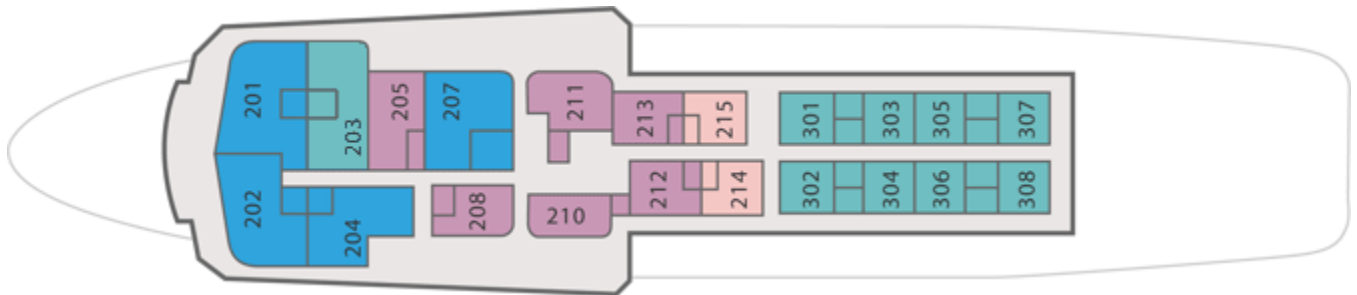

Upper Deck G

4 Suites

6 Premier twin private cabins

2 Premier single private cabins
(view obstructed by lifeboat)

9 Superior twin private cabins