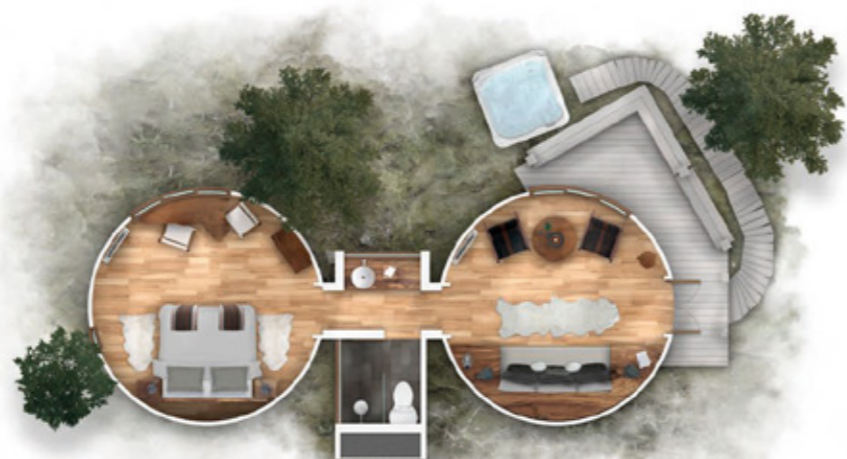

Yurts comparison table

Yurt /room	Deluxe	Deluxe Jacuzzi	Suite	Family
Capacity	2	2	2	4
Room	1 Double or Twin room	1 Double or Twin room	1 Double or Twin room	2 Double or Twin rooms
Additional bed option*	✓	✓		✓
Room view	Forest	LakeToro & Paine Massif	LakeToro & Paine Massif	LakeToro & Paine Massif
En-suite bathroom	✓	✓	✓	✓
Amenities - Hairdryer	✓	✓	✓	✓
Bathtub	✓			
Rain shower	✓	✓	✓	✓
Central heating	✓	✓	✓	✓
Lounge			✓	
Safe deposit box	✓	✓	✓	✓
Private terrace	✓	✓	✓	✓
Outdoor jacuzzi		✓	✓	✓

* Exclusive for children between 10 and 12 years old.

Deluxe Yurt

- 20m2 bedroom
- 8m2 ensuite bathroom
- Private balcony

Deluxe Yurt +Jacuzzi

- 20m2 bedroom
- 8m2 ensuite bathroom
- Private balcony
- Outdoor Jacuzzi

Suite Yurt

- 20m2 bedroom
- 20m2 lounge room
- 8m2 ensuite bathroom
- Private balcony
- Outdoor Jacuzzi

Special Amenities:

- Books & Magazines
- Tea & Coffee corner
- Snacks basket

Family Yurt

- 2 Connected rooms,
20m2 each room
- 8m2 bathroom
- Private balcony
- Outdoor Jacuzzi